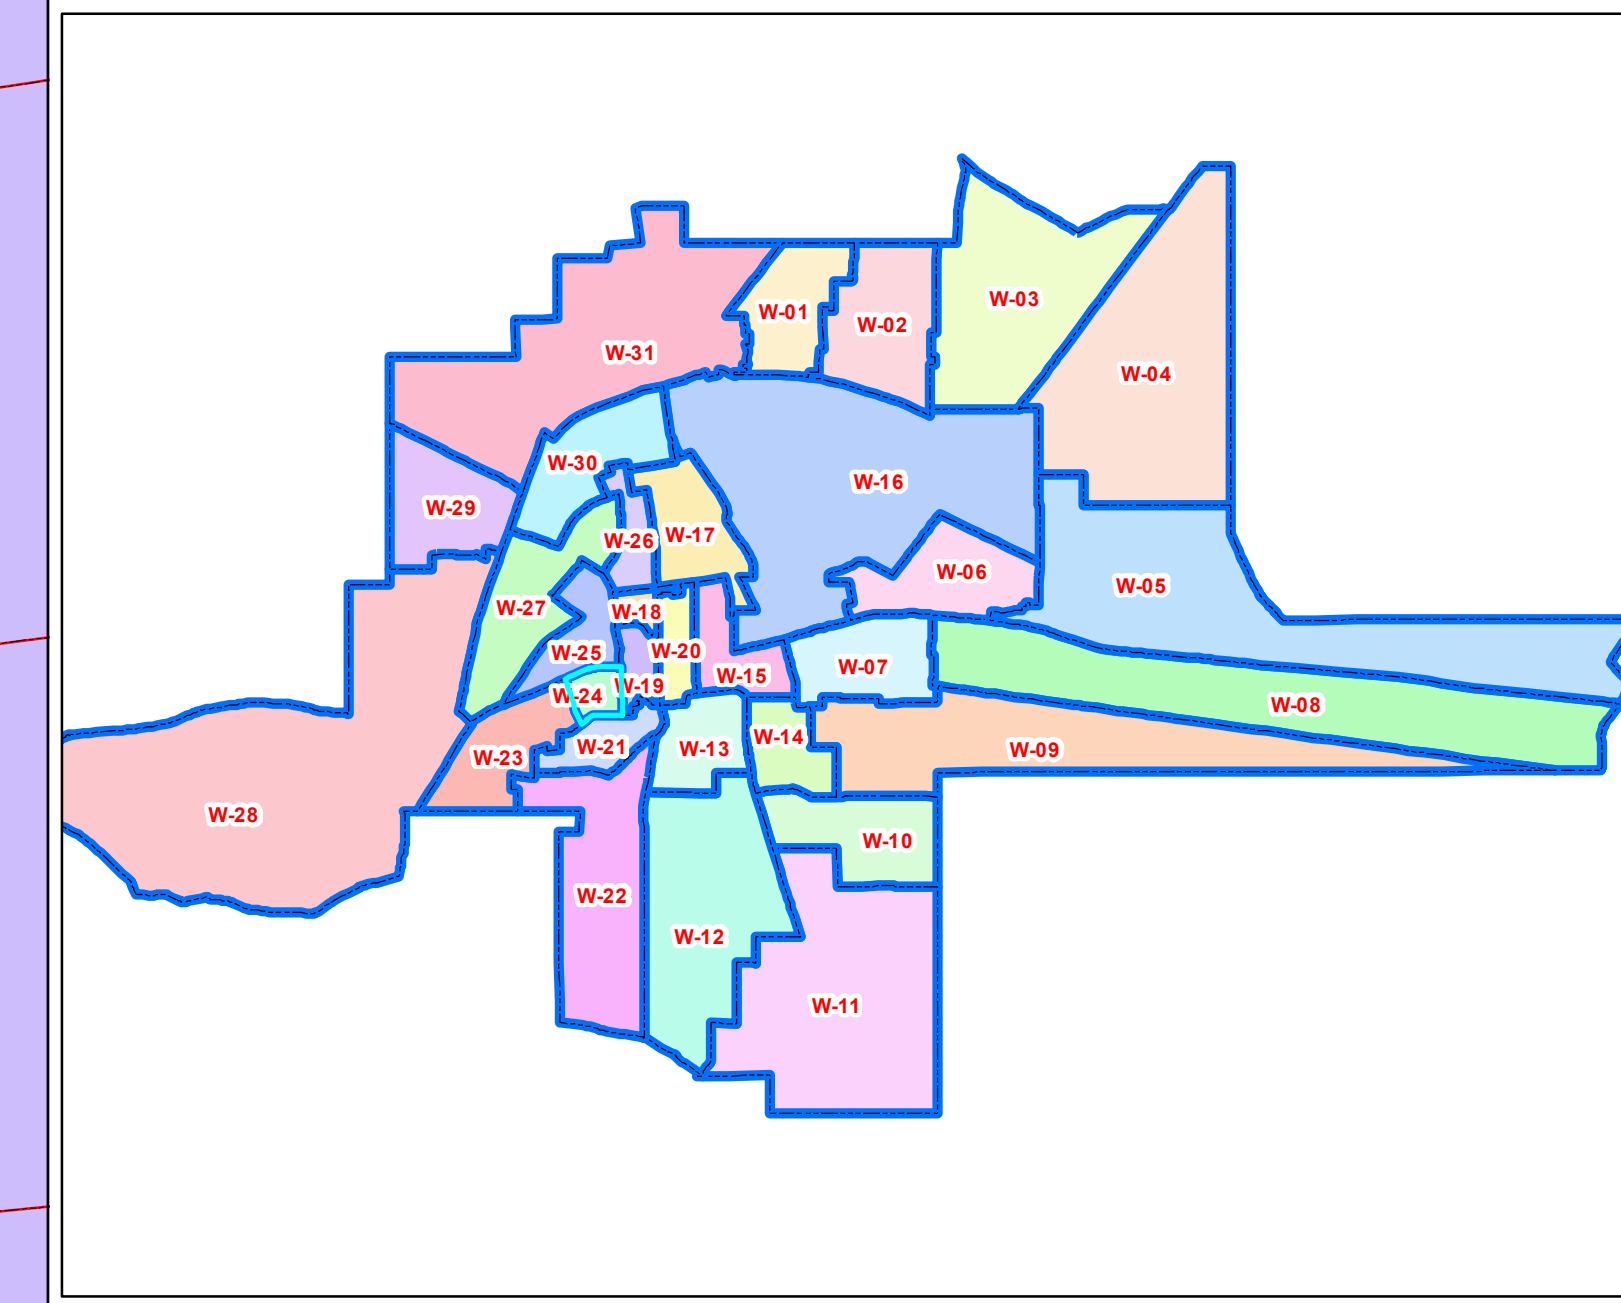

M C Sirsa Ward No-24

Legend

- P-W-Point
- Land Marks
- Road_Centerline
- New_MC_Boundary
- Canal
- Railway_Line

Ward_No	Color
W-01	Light Orange
W-02	Light Blue
W-03	Light Green
W-04	Light Orange
W-05	Light Blue
W-06	Light Pink
W-07	Light Blue
W-08	Light Green
W-09	Light Orange
W-10	Light Green
W-11	Light Purple
W-12	Light Green
W-13	Light Purple
W-14	Light Green
W-15	Light Purple
W-16	Light Blue
W-17	Light Orange
W-18	Light Orange
W-19	Light Purple
W-20	Light Yellow
W-21	Light Blue
W-22	Light Purple
W-23	Light Red
W-24	Light Green
W-25	Light Blue
W-26	Light Purple
W-27	Light Green
W-28	Light Red
W-29	Light Purple
W-30	Light Blue
W-31	Light Red