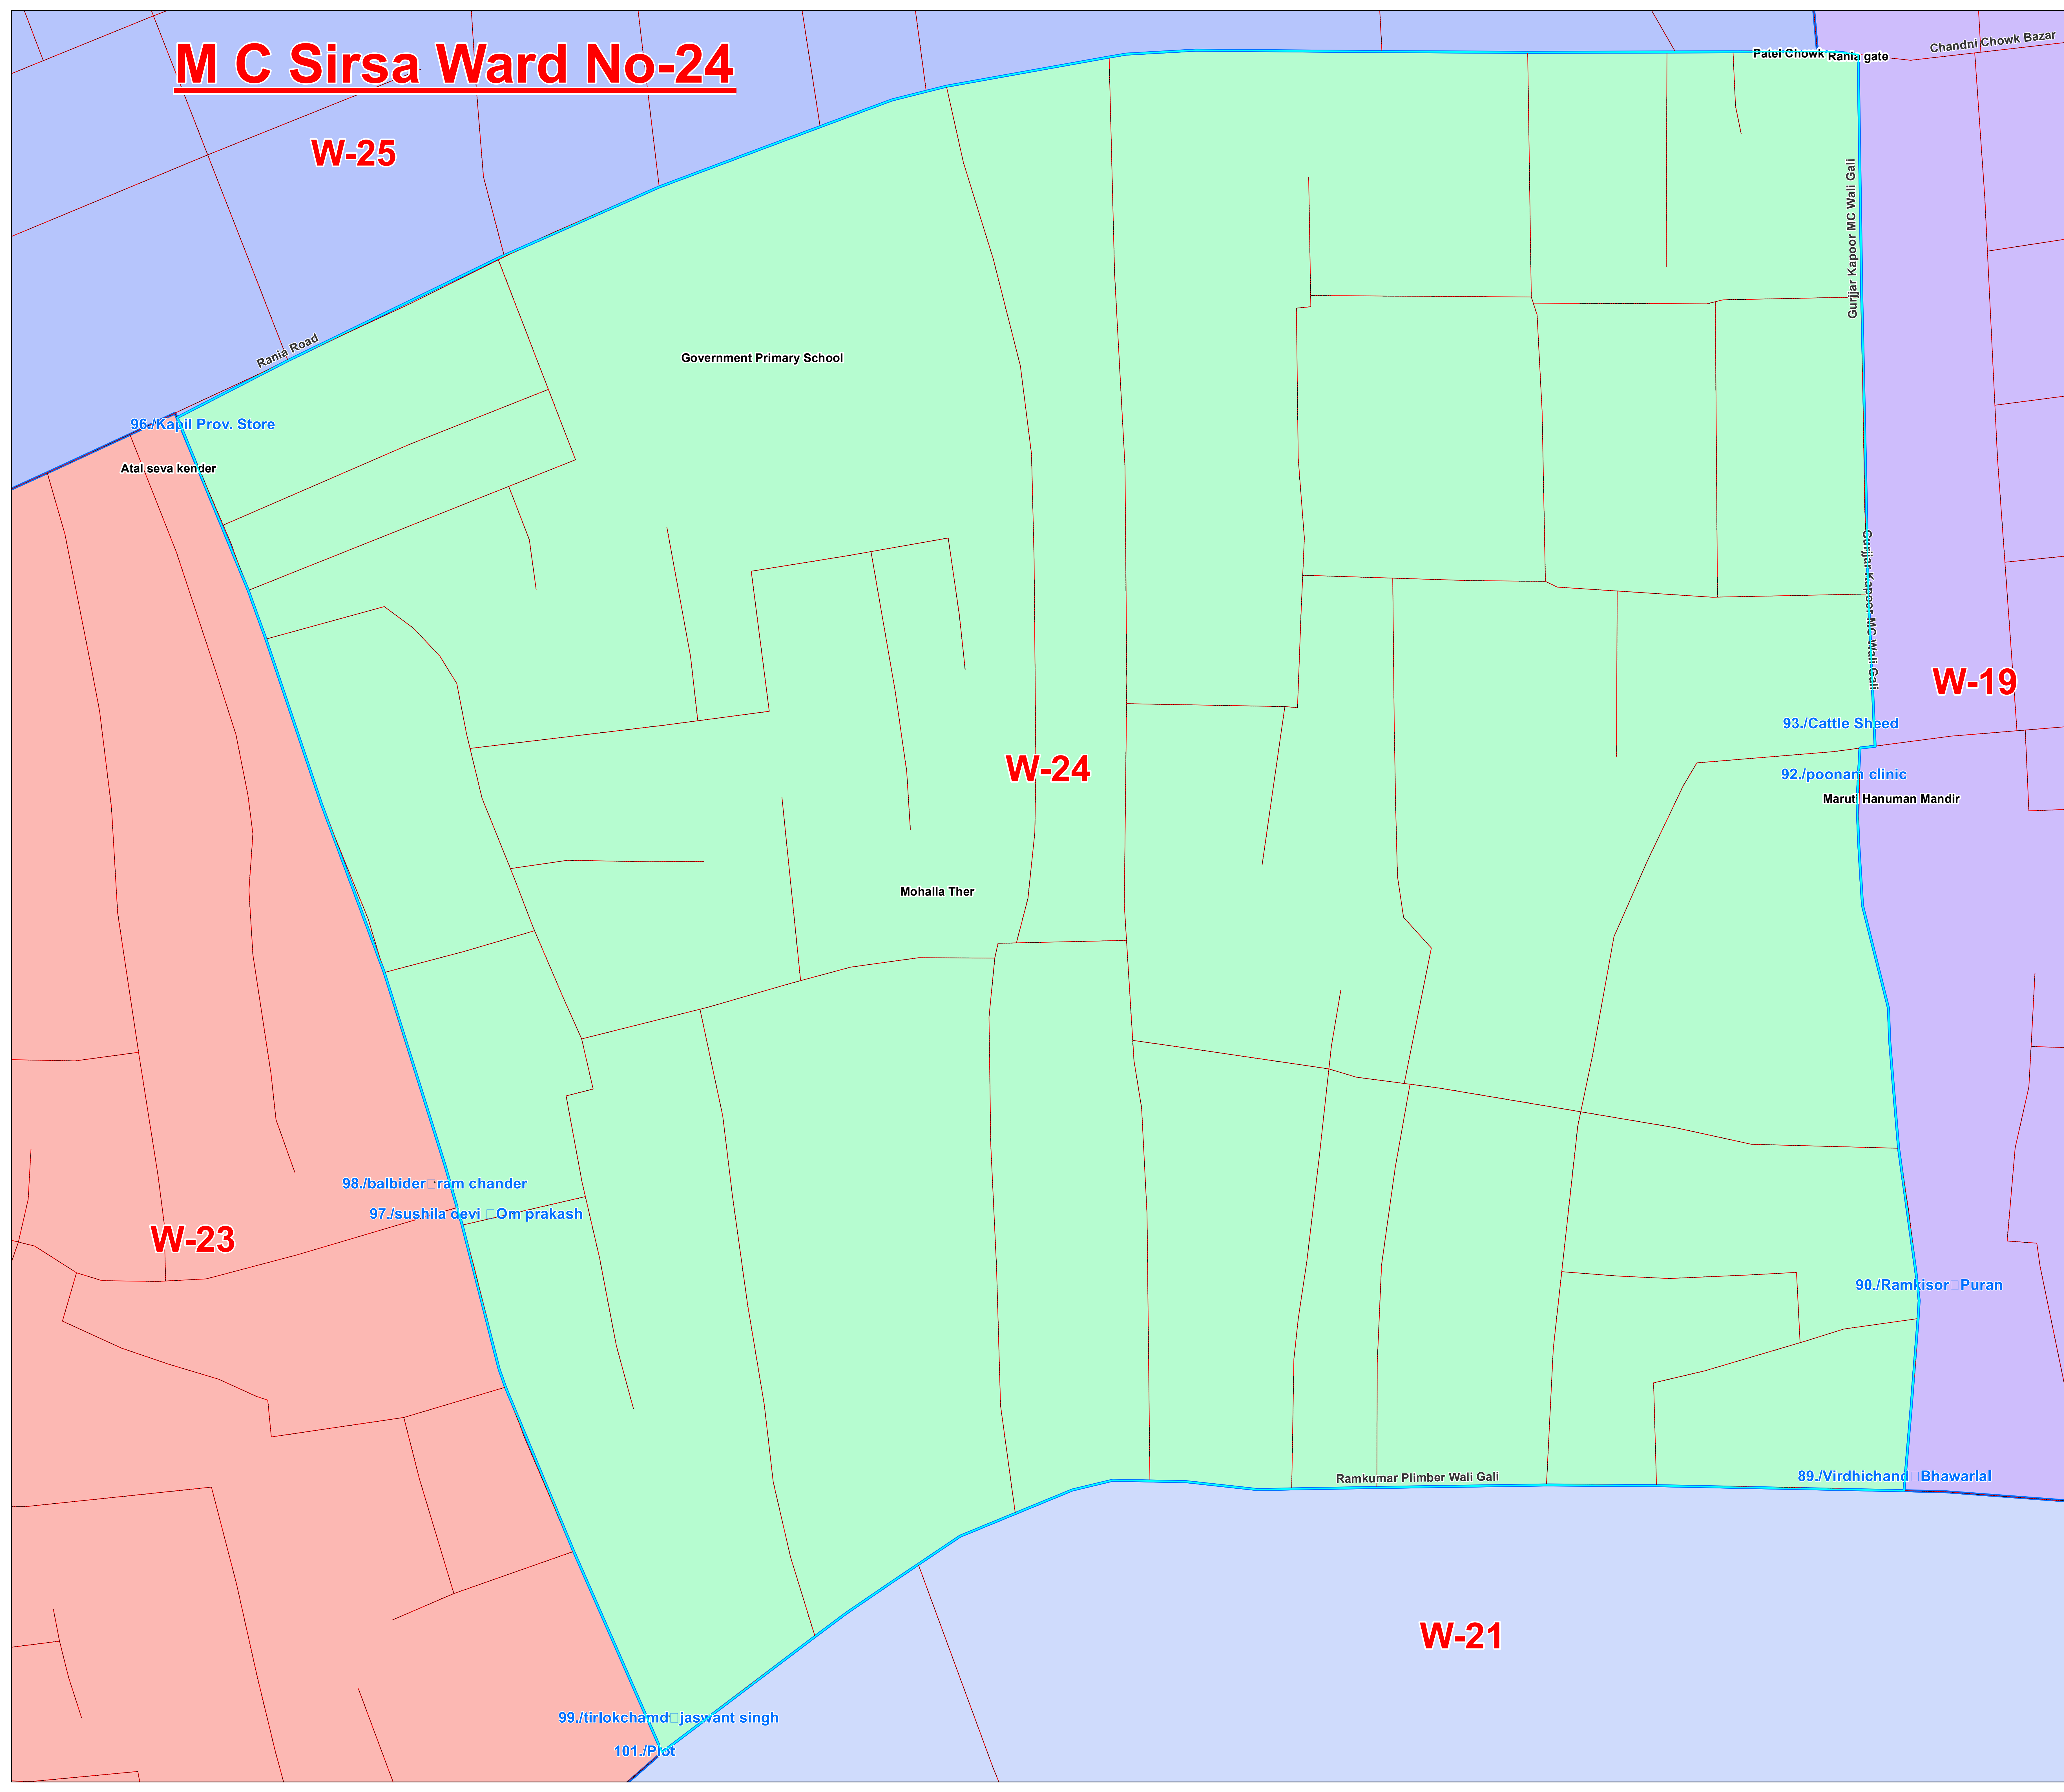

M C Sirsa Ward No-24

Legend

- P-W-Point
- Land Marks
- Road_Centerline
- New_MC_Boundary
- Canal
- Railway_Line

Ward_No	Color
W-01	Light Orange
W-02	Light Blue
W-03	Light Green
W-04	Light Orange
W-05	Light Blue
W-06	Light Pink
W-07	Light Blue
W-08	Light Green
W-09	Light Orange
W-10	Light Green
W-11	Light Purple
W-12	Light Green
W-13	Light Purple
W-14	Light Green
W-15	Light Purple
W-16	Light Blue
W-17	Light Orange
W-18	Light Orange
W-19	Light Purple
W-20	Light Yellow
W-21	Light Blue
W-22	Light Purple
W-23	Light Red
W-24	Light Green
W-25	Light Blue
W-26	Light Purple
W-27	Light Green
W-28	Light Red
W-29	Light Purple
W-30	Light Blue
W-31	Light Red